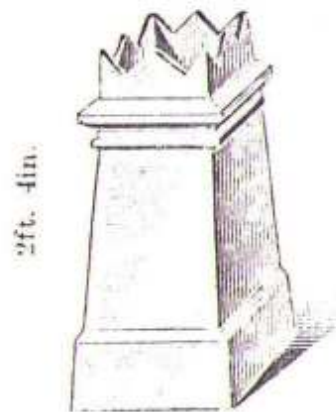

13in. x 13in.
3/2 each

1ft. 8in.

12in. x 12in.
1/10 each

1ft. 7in.

13in. x 12in.
1/10 each

Red Terra Cotta 10% less discount than Buff.

BUFF TERRA COTTA CHIMNEY POTS.

SQUARE AND OBLONG.

No. 28

10in. × 12in.
1/10 each.

No. 55

13in. × 12in.
2/- each.

No. 31

14in. × 12in.
1/10 each

No. 32

13in. × 10in.
2/10 each.

No. 34

17in.
3/- each.

No. 35

14in. × 11in.
2/10 each.

No. 36

14in. × 11in.
3/- each

No. 37

16in. × 16in.
3/2 each