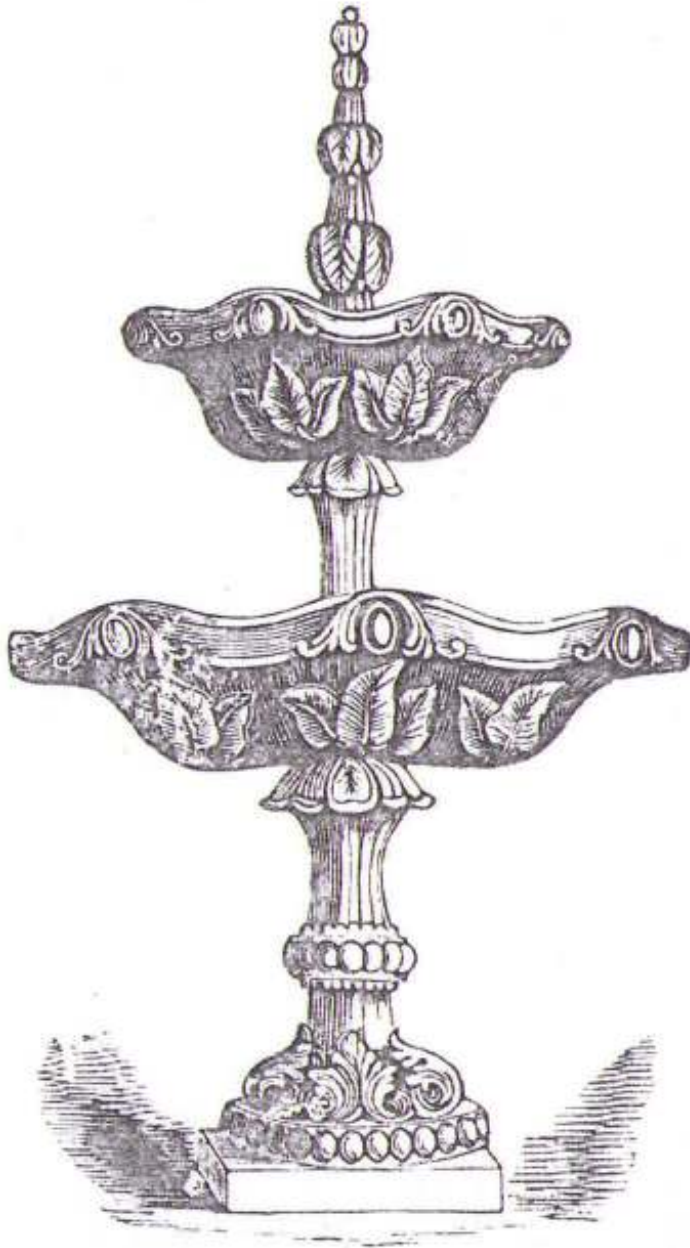

5/- per pair.

No. 18

2/- per pair.

No. 19

2/- per pair.

Red Terra Cotta 10% less discount than Buff.

Fountain.

Height, 3ft. 9in. Diameter of Basin, 18ins
and 24ins.