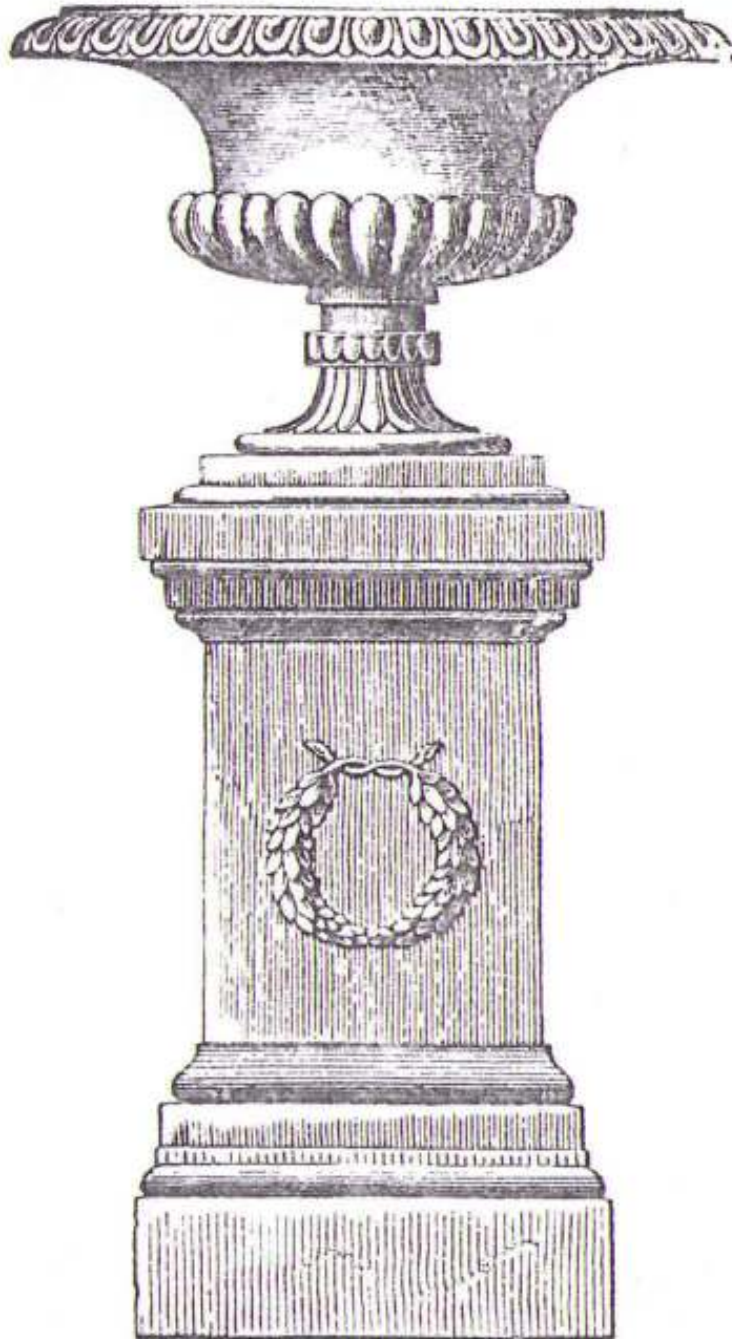

BUFF TERRA COTTA VASES.

Greek Vase, No. 3

Height, 3ft. 11ins.

Width at top, 2ft. 3in.

Price of Vase ...	...	...	...	£0 15 0
„ Pedestal ...	...	...	...	£0 15 0
Price Complete ...	...	...	...	£1 10 0

Red Terra Cotta 10 % less discount than Buff.