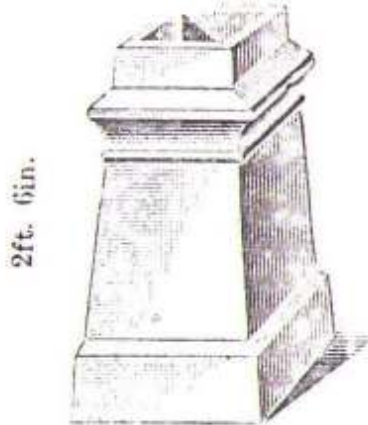

13in. x 13in.
3/2 each

1ft. 8in.

12in. x 12in.
1/10 each

1ft. 7in.

13in. x 12in.
1/10 each

Red Terra Cotta 10% less discount than Buff.

BUFF TERRA COTTA CHIMNEY POTS.

SQUARE AND OBLONG.

No. 28

10in. × 12in.
1/10 each.

No. 55

13in. × 12in.
2/- each.

No. 31

14in. × 12in.
1/10 each

No. 32

13in. × 10in.
2/10 each.

No. 34

17in.
3/- each.

No. 35

14in. × 11in.
2/10 each.

No. 36

14in. × 11in.
3/- each

No. 37

16in. × 16in.
3/2 each