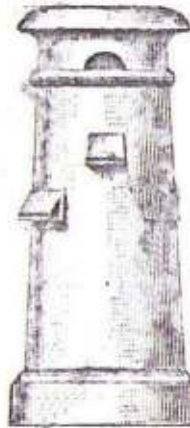

No. 46

46A 11" × 11" 1/- each
46B 14" × 11" × 1'3", 1/3

37B 13" × 12" × 2'3" 2/10 each.

Red Terra Cotta 10% less discount than Buff.

BUFF TERRA COTTA CHIMNEY POTS. WINDGUARDS.

No. 13

3ft. 3in.

12in. x 12in
4/4 each

No. 14

3ft. 6in.

14in.
4/6 each

No. 15

3ft. 6in.

14in.
4/9 each

No. 18

2ft. 6in. to 4ft.

12in.

- No. 18A 2'6" 3/6 each
- " 18B 3'0" 4/2 "
- " 18C 3'6" 5/3 "
- " 18D 4'0" 6/6 "

No. 17

3ft.

14in.
4/2 each.

LOUVRE TOPS.

No. 52

2/6 each.