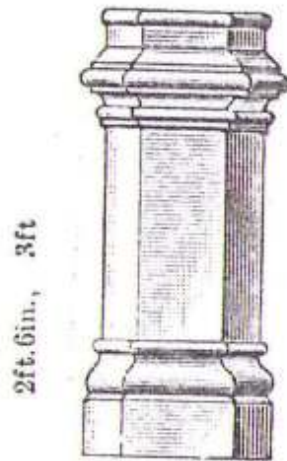

1ft. 9in.

13in.
1/7 each

No. 53.

1ft. 3in.

12in.
1/2 each.

OVAL.

No. 38.

1ft.

No. 51

12in.
1/9 each

1ft. 4in.

16in. x 10in.
1/3 each.
1/5 ..

Octagon Top.

No. 42

12in.
42A. 1'3" 1/6 each
42B. 1'6" 1/9 ..

BUFF TERRA COTTA CHIMNEY POTS.

OCTAGON.

39

2ft. 4in.

12in.
3/- each

2ft. 6in., 3ft

15in.
3/- each
4/- ..

2ft. 4in.

15in. x 12in.
3/- each