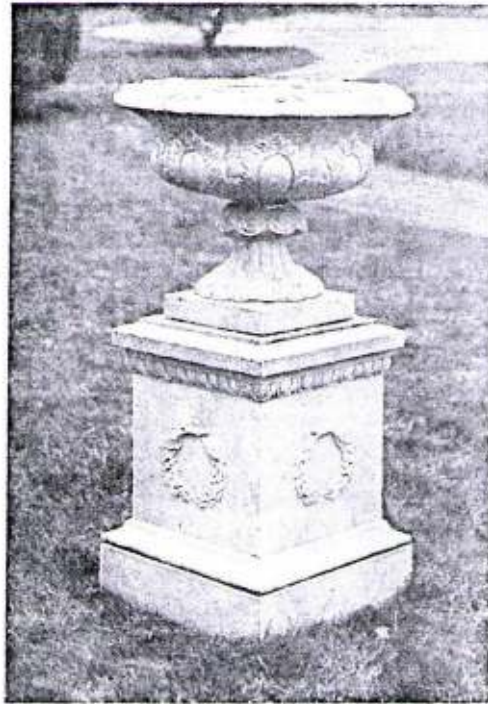

VASE No. 10.

Diameter of Bowl	...	...	23"
Size of Base	...	...	22" square
Height	...	...	49"

VASE No. 11.

Diameter of Bowl	...	...	27½"
Size of Base	...	...	19½" square
Height	...	...	41½"

VASE No. 12.

Diameter of Bowl	...	...	20½"
Diameter of Base	...	...	12"
Height	...	...	26"

VASE No. 16.

Diameter of Bow	...	...	26"
Size of Base	...	...	22" square
Height	...	...	45"

BIRD-BATH No. 17.

Diameter of Top (overall)	...	...	22"
Diameter at Base	...	...	12"
Height	...	...	35½"

BIRD-BATH No. 18.

Diameter of Top	...	...	16½"
Size of Base	...	...	16½" square
Height	...	...	21½"

VASE No. 19.

Diameter of Bowl	...	...	24"
Size of Base	...	...	16½" square
Height	...	...	39½"

VASE No. 20.

Diameter of Bowl	...	...	18"
Size of Base	...	...	17" square
Height	...	...	32"

VASE No. 21.

Diameter of Bowl	...	...	19"
Size of Base	...	...	14½" square
Height	...	...	34½"

ORNAMENT No. 22.

Size of Base	...	...	17½" square
Height	...	...	45"

BIRD BATH No. 23.

Diameter of Bowl	...	...	36"
Height	...	...	40½"