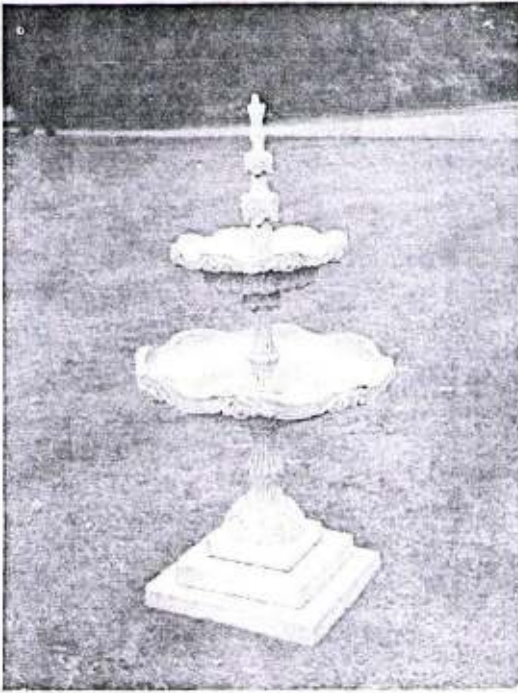

VASE No. 2.

Size at Top	...	...	20" square
Size of Base	...	...	16½" square
Height	...	...	30"

VASE No. 3.

Diameter of Bowl	...	...	15½"
Size of Base	...	...	13" square
Height	...	...	40½"

VASE No. 4.

Diameter of Bowl	...	...	20"
Diameter of Base	...	...	21"
Height	...	...	33½"

FOUNTAIN No. 5.

Diameter of Top Bowl ...	...	16½"
Diameter of Lower Bowl ...	...	23"
Size of Base ...	...	20½" square
Height ...	...	44½"

SUNDIAL No. 16.

Size of Top ...	...	15" square
Size of Base ...	...	15½" square
Height ...	...	43"

VASE No. 7.

Diameter of Bowl ...	...	18"
Diameter of Foot ...	...	14"
Height ...	...	16½"

VASE No. 8.

Diameter of Bowl ...	...	22"
Size of Base ...	...	17½" square
Height ...	...	44½"

VASE No. 9.

Diameter of Bowl	...	...	27"
Size of Base	...	...	21" square
Height	...	...	50"

VASE No. 10.

Diameter of Bowl	...	...	23"
Size of Base	...	...	22" square
Height	...	...	49"

VASE No. 11.

Diameter of Bowl	...	...	27½"
Size of Base	...	...	19½" square
Height	...	...	41½"

VASE No. 12.

Diameter of Bowl	...	...	20½"
Diameter of Base	...	...	12"
Height	...	...	26"