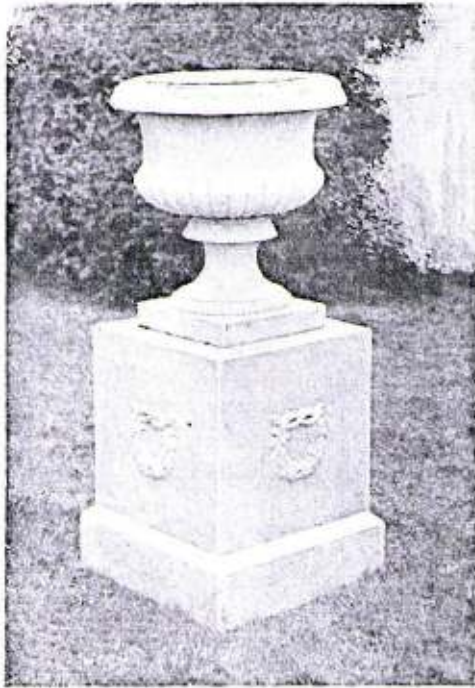

VASE No. 7.

Diameter of Bowl ...	...	18"
Diameter of Foot ...	...	14"
Height ...	...	16½"

VASE No. 8.

Diameter of Bowl ...	...	22"
Size of Base ...	...	17½" square
Height ...	...	44½"

VASE No. 9.

Diameter of Bowl	...	...	27"
Size of Base	...	...	21" square
Height	...	...	50"

VASE No. 10.

Diameter of Bowl	...	...	23"
Size of Base	...	...	22" square
Height	...	...	49"

VASE No. 11.

Diameter of Bowl	...	...	27½"
Size of Base	...	...	19½" square
Height	...	...	41½"

VASE No. 12.

Diameter of Bowl	...	...	20½"
Diameter of Base	...	...	12"
Height	...	...	26"

VASE No. 13.

Diameter of Bowl	...	...	18"
Size of Base	...	...	16½" square
Height	...	...	38½"

SUNDIAL No. 14.

Diameter of Top	...	...	14½"
Size of Base	...	...	13" square
Height	...	...	33"

VASE No. 15.

Diameter of Bowl	...	...	16"
Size of Base	...	...	8½" square
Height	...	...	24"

VASE No. 16.

Diameter of Bow	...	...	26"
Size of Base	...	...	22" square
Height	...	...	45"

BIRD-BATH No. 17.

Diameter of Top (overall)	...	...	22"
Diameter at Base	...	...	12"
Height	...	...	35½"

BIRD-BATH No. 18.