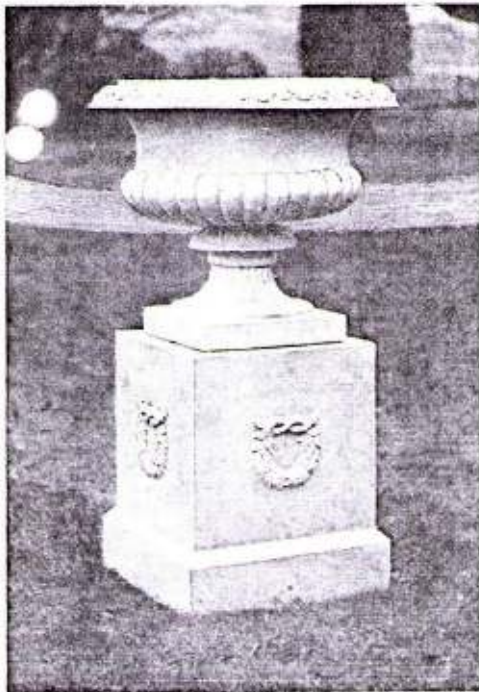

VASE No. 10.

Diameter of Bowl	...	...	23"
Size of Base	...	...	22" square
Height	...	...	49"

VASE No. 11.

Diameter of Bowl	...	...	27½"
Size of Base	...	...	19½" square
Height	...	...	41½"

VASE No. 12.

Diameter of Bowl	...	...	20½"
Diameter of Base	...	...	12"
Height	...	...	26"

VASE No. 13.

Diameter of Bowl	...	...	18"
Size of Base	...	...	16½" square
Height	...	...	38½"

SUNDIAL No. 14.

Diameter of Top	...	...	14½"
Size of Base	...	...	13" square
Height	...	...	33"

VASE No. 15.

Diameter of Bowl	...	...	16"
Size of Base	...	...	8½" square
Height	...	...	24"

VASE No. 16.

Diameter of Bow	...	...	26"
Size of Base	...	...	22" square
Height	...	...	45"

BIRD-BATH No. 17.

Diameter of Top (overall)	...	...	22"
Diameter at Base	...	...	12"
Height	...	...	35½"

BIRD-BATH No. 18.

Diameter of Top	...	...	16½"
Size of Base	...	...	16½" square
Height	...	...	21½"

VASE No. 19.

Diameter of Bowl	...	...	24"
Size of Base	...	...	16½" square
Height	...	...	39½"

VASE No. 20.

Diameter of Bowl	...	...	18"
Size of Base	...	...	17" square
Height	...	...	32"